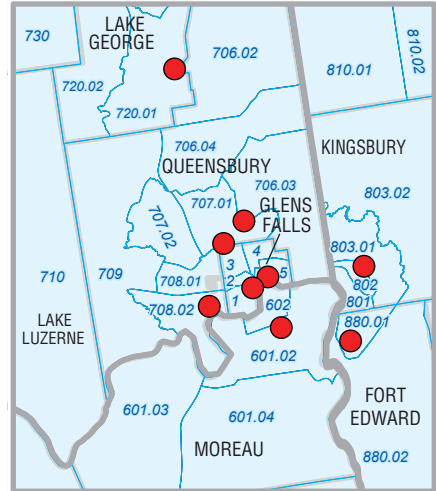

## Community Reinvestment Act Assessment Area (AA)

 AA Area

 GFNB locations

INSET OF PLATTSBURGH AREA

PLATTSBURGH

1007	1009.02	1021	1031
1008	1010	1022	1032
1009.01	1016	1030	

INSET OF GLENS FALLS AREA

GLENS FALLS	QUEENSBURY	KINGSBURY
1 - 701	706.02	801
2 - 702	706.03	802
3 - 703	706.04	803.01
4 - 704	707.01	803.02
5 - 705	707.02	
	708.01	
	708.02	
	709	